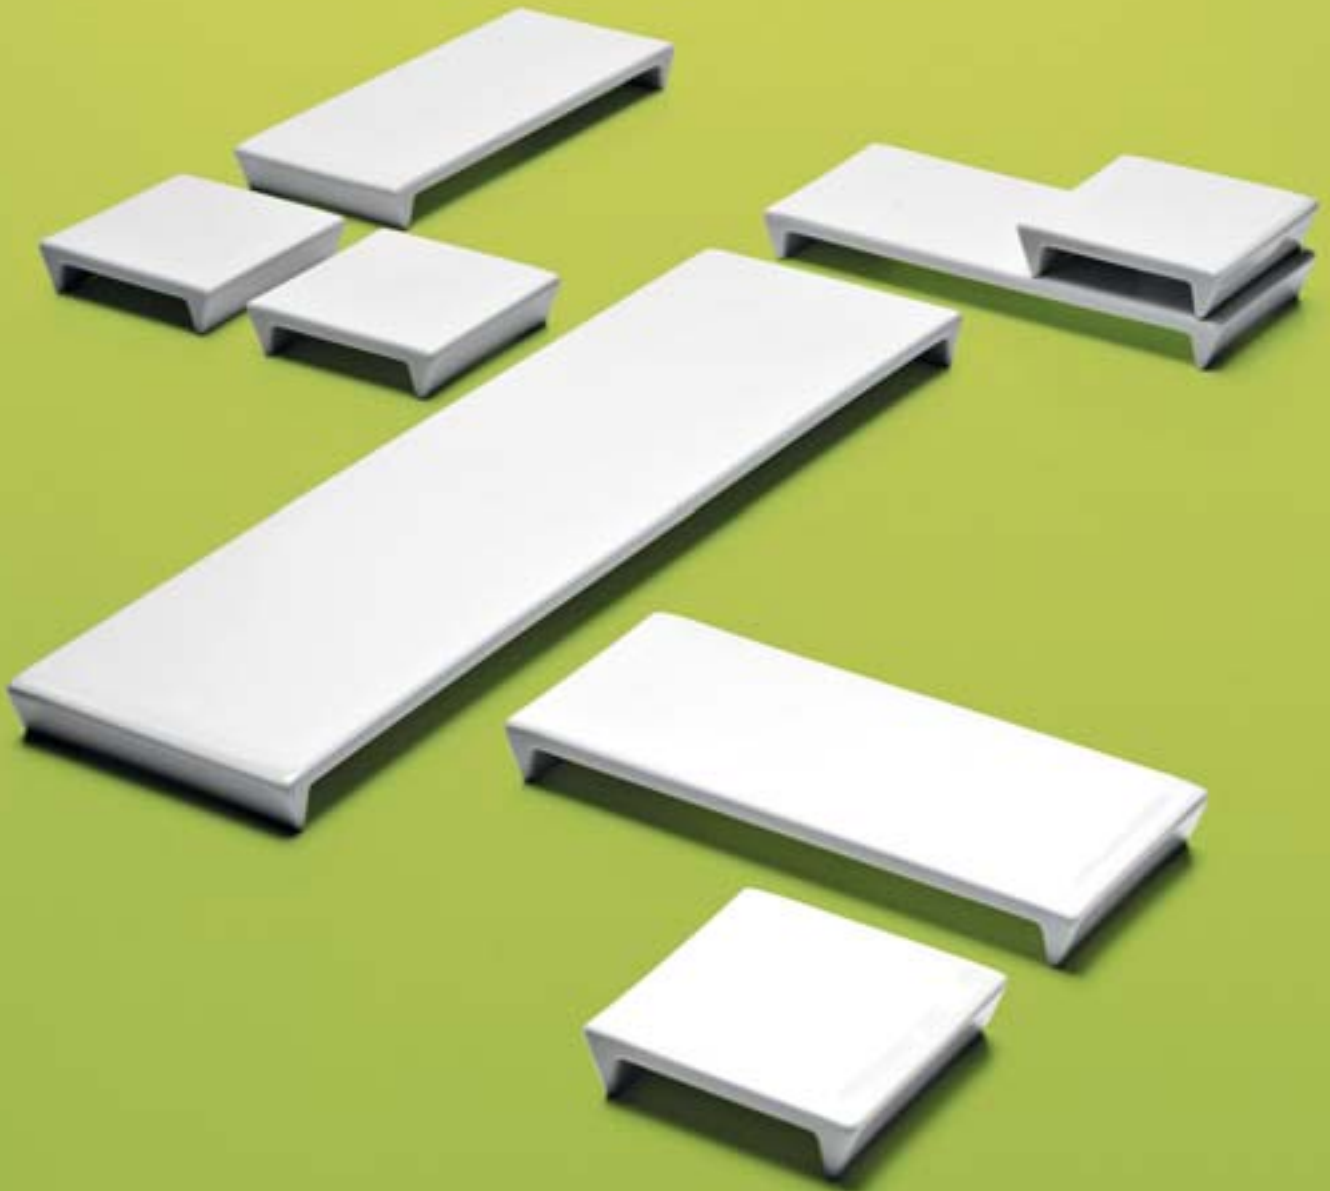

9022 HH
9021 HH
9020 HH

stand out and fit in